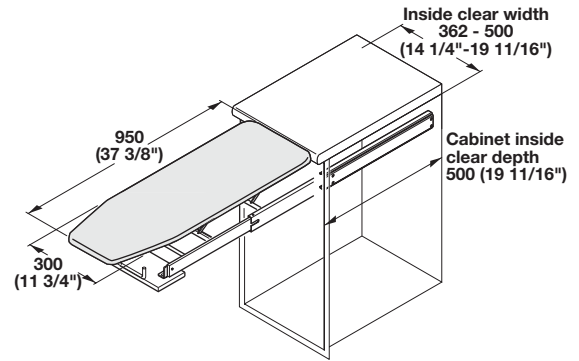

Häfele Ironfix®

1. Space-saving, cabinet drawer installation
   - Integrated spring mechanism
   - Drawer front folds down to allow for trousers, shirts, etc.
   - Support extends automatically as ironing board is pulled out
2. Continuous width adjustment for inside clear widths of 362 - 500 mm (14 1/4" - 19 11/16")
   Inside clear depth 500 mm (19 11/16")

4

Use the below dimensions to match ironing surface to countertop height.

D	20 (7/8")	30 (1 1/8")	40 (1 1/2")	50 (2")
E	86 (3 3/8")	76 (3")	66 (2 1/2")	66 (2 1/2")

Built-In Ironing Board

Material: Steel, epoxy-coated; Surface: heat-resistant striped fabric-covered

Color	Item No.
white RAL 9016	568.60.710

Supplied With

- Installation hardware
- Runners

Replacement Heat-Resistant Cover

- For ironing board with elastic band

Material: Natural Cotton, foam-backed

Color	Item No.
white/gray striped	568.60.907

Sleeve Board, optional

- Retrofits easily to Ironfix™ built-in ironing board

Color	Item No.
white RAL 9016	568.61.700

Replacement Heat-Resistant Cover

- For sleeve board with elastic band

Material: Natural Cotton, foam-backed

Color	Item No.
white/gray striped	568.60.916

Dimensional data not binding. We reserve the right to alter specifications without notice.

Dimensions in mm
Inches are approximate