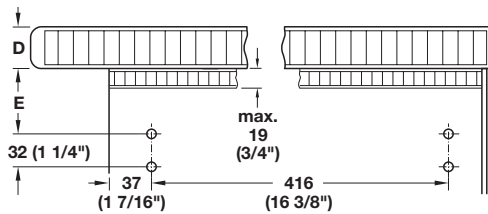

4

**Shelf-Mounted Ironing Board**

W x D x H: 520 x 350 x 130 mm (20 1/2" x 13 3/4" x 5 1/8")  
 Extended board length is 952 mm (37 1/2")

Material: Steel, epoxy-coated; Cover: Natural White Cotton with gray stripes, foam-backed

**Häfele Ironfix®**

- Space-saving, cabinet drawer installation
  - Integrated spring mechanism
  - Drawer front folds down to allow for trousers, shirts, etc.
  - Support extends automatically as ironing board is pulled out
- Continuous width adjustment for inside clear widths of 362 - 500 mm (14 1/4" - 19 11/16")  
 Inside clear depth 500 mm (19 11/16")

4

Use the below dimensions to match ironing surface to countertop height.

|   |             |             |             |             |
|---|-------------|-------------|-------------|-------------|
| D | 20 (7/8")   | 30 (1 1/8") | 40 (1 1/2") | 50 (2")     |
| E | 86 (3 3/8") | 76 (3")     | 66 (2 1/2") | 66 (2 1/2") |