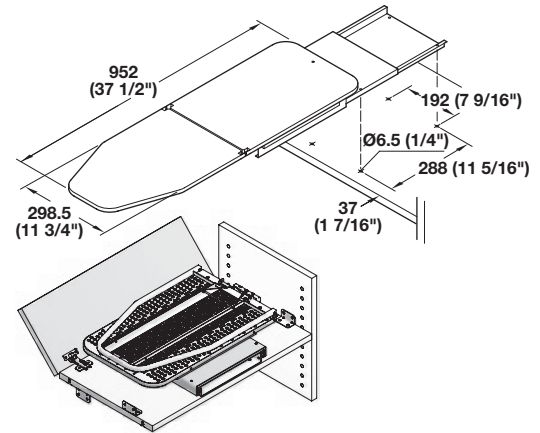

**Häfele Ironfix®**

- Rotates 180° degrees with seven pre-set positions
  - Due to the absence of ball bearing slides, clothing remains free from grease or pinch point damage
  - Mounts to a shelf with through bolts (included)
- Fits into a 610 x 356 mm (24" x 14") wide x deep space

4

**Shelf-Mounted Ironing Board**

W x D x H: 520 x 350 x 130 mm (20 1/2" x 13 3/4" x 5 1/8")  
 Extended board length is 952 mm (37 1/2")

Material: Steel, epoxy-coated; Cover: Natural White Cotton with gray stripes, foam-backed